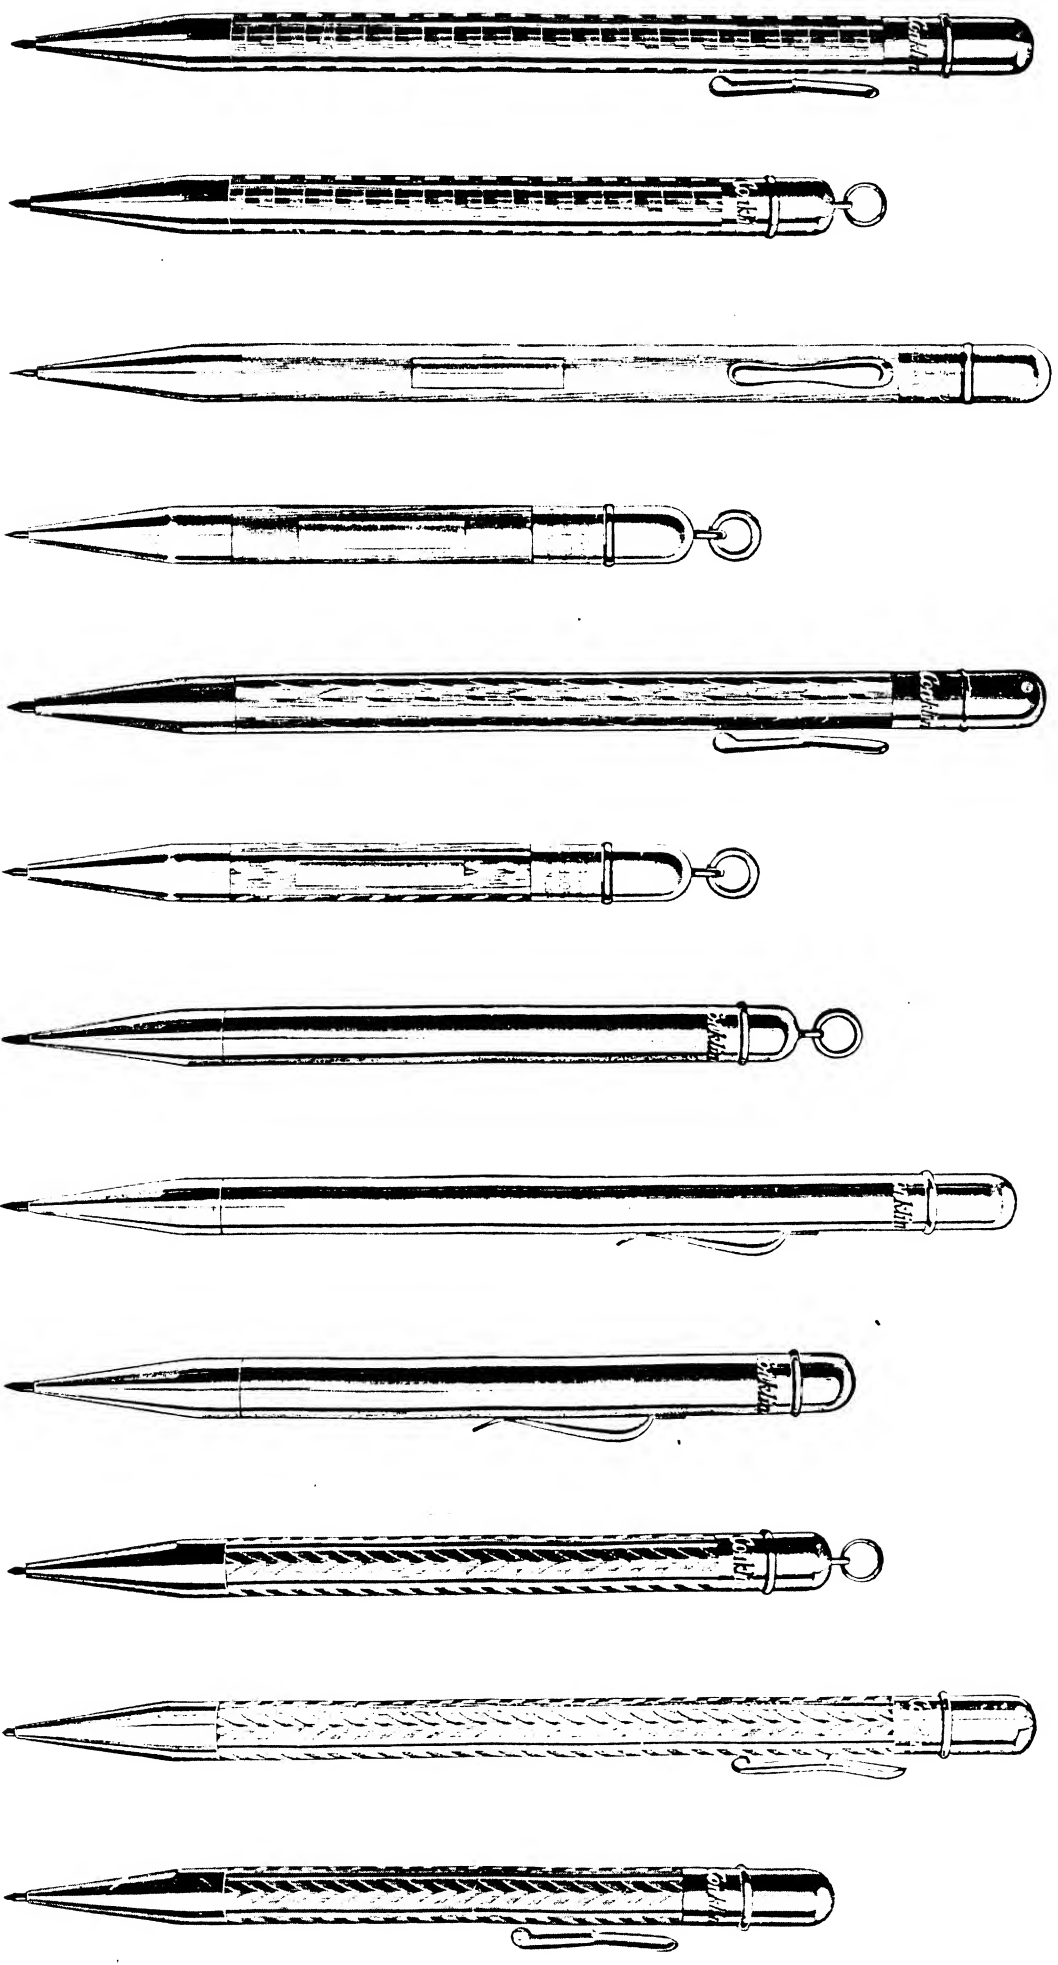

Conklin Automatic Pencils

Sterling Silver and Silver Plate

- No. 2B
- No. 2BS
- No. 2E
- No. 2EM
- No. 2V
- No. 2VM
- No. OS
- No. O
- No. OSC
- No. IVS
- No. IV
- No. IVSC

2B Basketweave . . . $3.00
2BS Basketweave . . . 3.00
2BM Basketweave . . . 3.00

2E Colonial . . . $3.00
2ES Colonial . . . 3.00
2EM Colonial . . . 3.00

2V "V" Design . . . $3.00
2VS "V" Design . . . 3.00
2VM "V" Design . . . 3.00

Sterling Silver

Silver Plate

O . . . $1.00
IV . . . 1.50

OS . . . $1.00
IVS . . . 1.50

OSC . . . $1.00
IVSC . . . 1.50